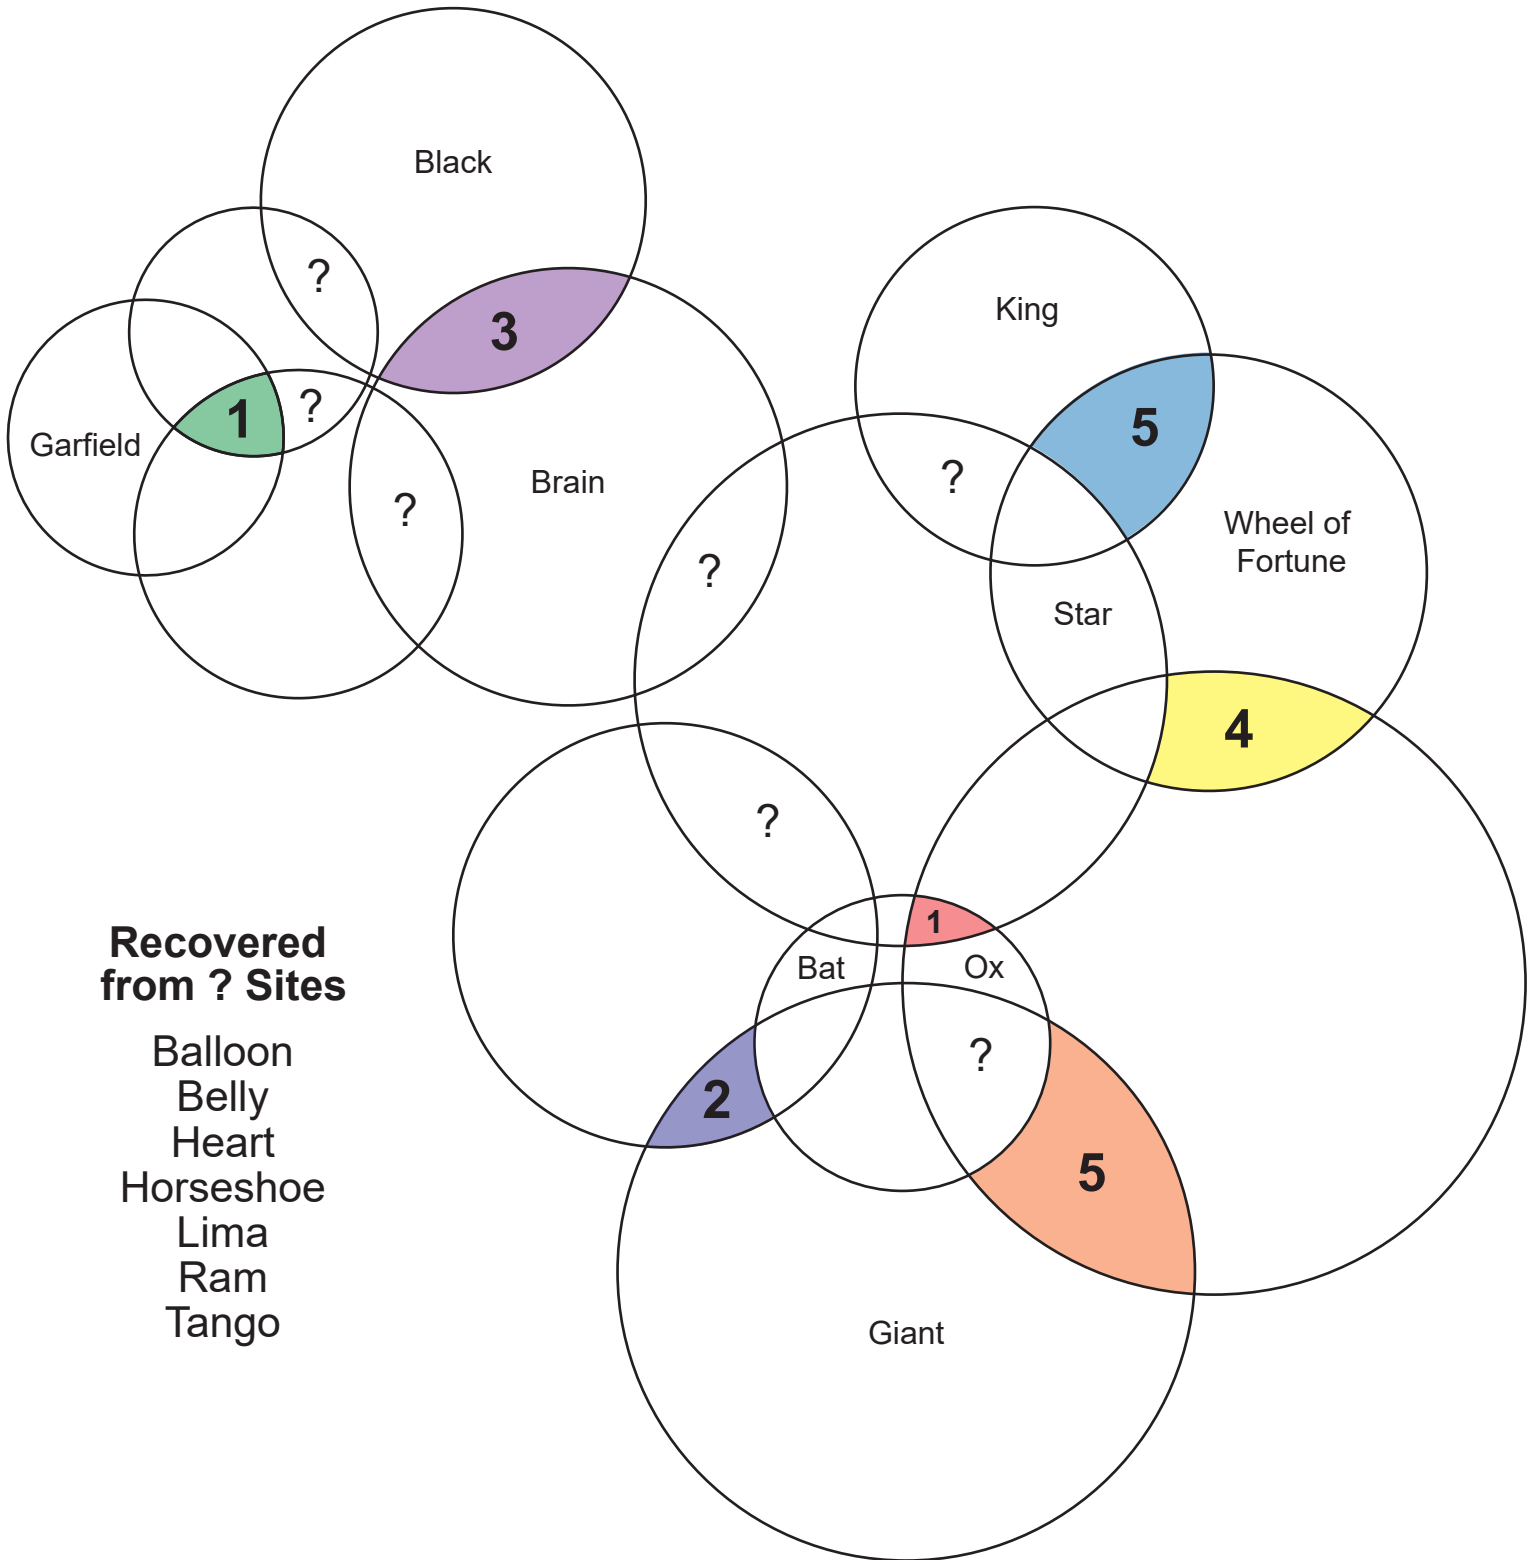

Going in Crop Circles

We managed to dig up some records of these strange patterns marked in the Common. It's definitely aliens, but they've honestly done a pretty messy job. We got digging and managed to unearth something unique from a few of the regions, but it seems we missed a few. Can you help identify them?

Recovered from ? Sites

- Balloon
- Belly
- Heart
- Horseshoe
- Lima
- Ram
- Tango