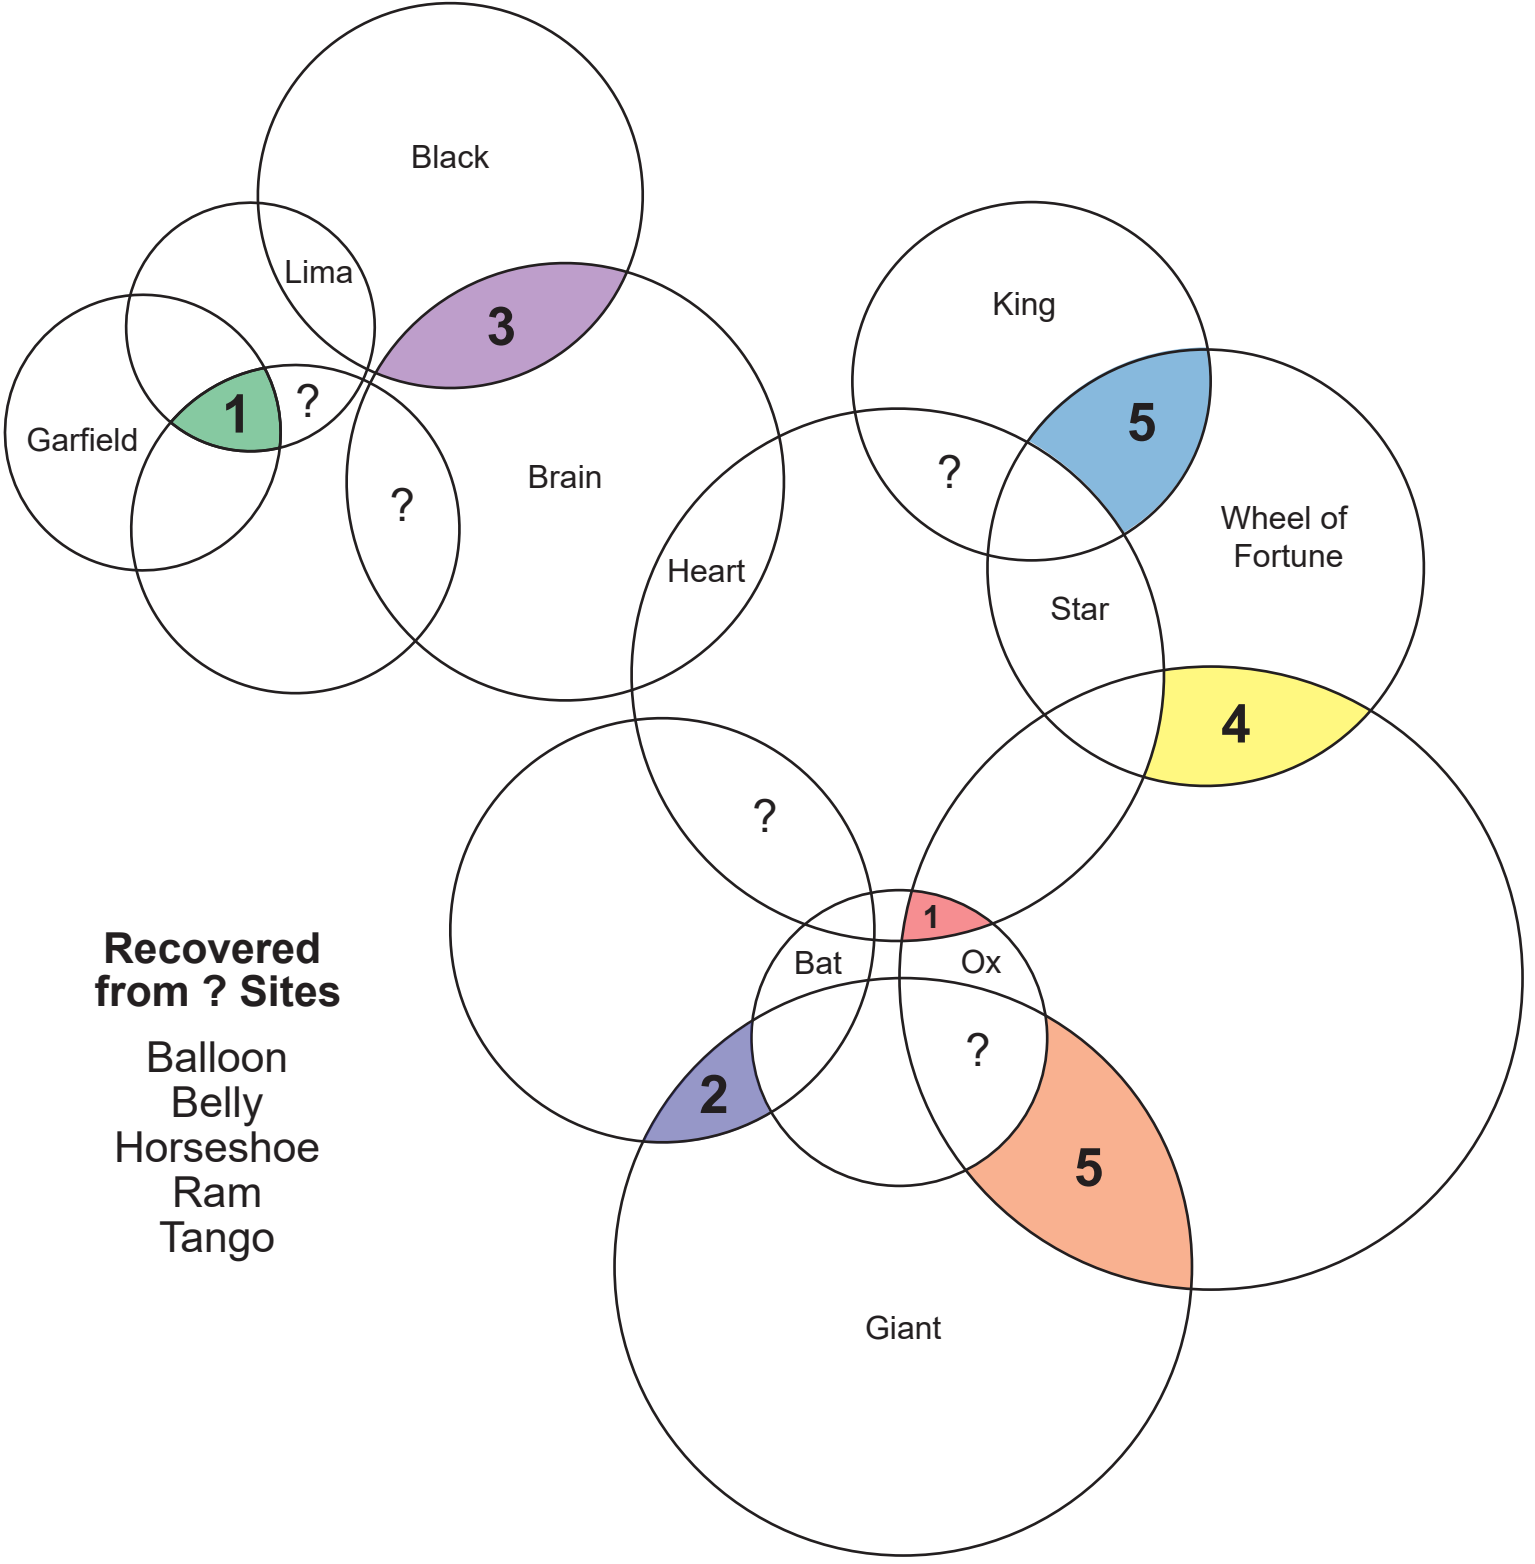

Going in Crop Circles

We managed to dig up some records of these strange patterns marked in the Common. It's definitely aliens, but they've honestly done a pretty messy job. We got digging and managed to unearth something **unique** from a few of the regions, but it seems we missed a few. Can you help identify them?

Recovered from ? Sites

- Balloon
- Belly
- Horseshoe
- Ram
- Tango